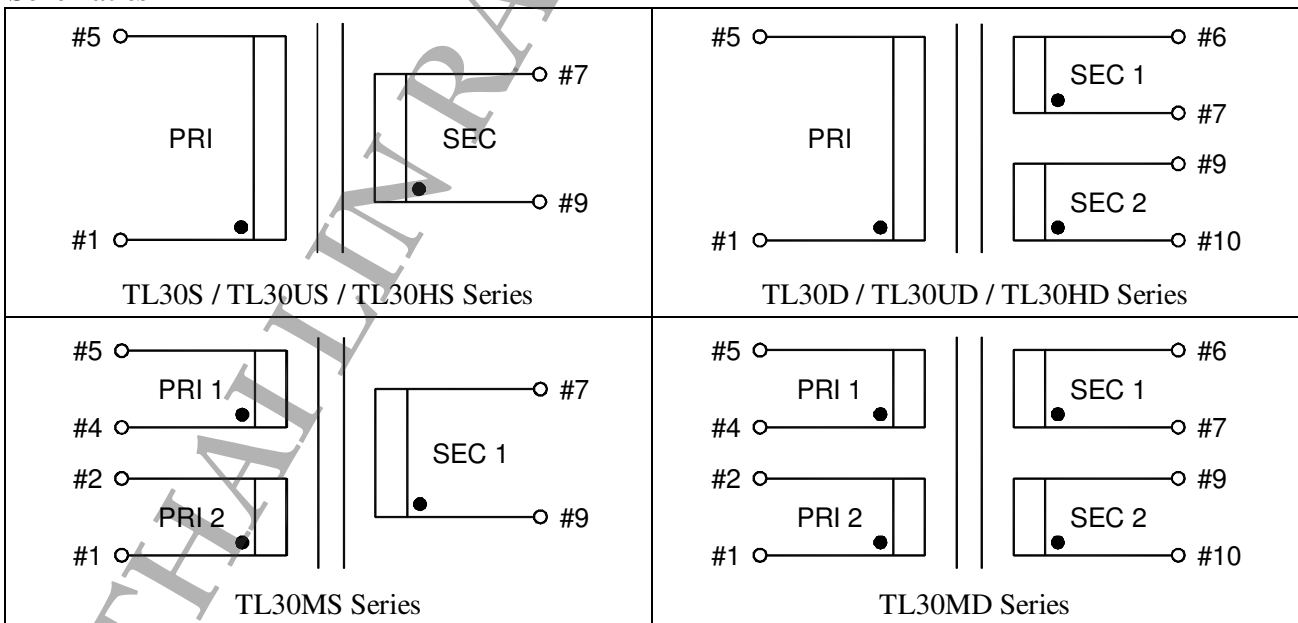

Bottom View

	A	B	C	D	E	F	G	Weight (g)
<b>Dimension (mm)</b>	32.6	27.6	34.3	4.0	SQ0.64	5.0	20.0	130
<b>Tolerance (mm)</b>	±0.5	±0.5	±0.5	±1.0	±0.1	±0.2	±0.5	approx.

Note: Unused pins are omitted for standard parts. Unused pins can be provided upon request.

### Schematics

# THAI LIN RADIO since 1975

STANDARD  
ENCAPSULATED  
TRANSFORMER  
TYPE EI30 / 23.0

Dual input:

Type of Designation		Suffix
1)	TL30Mx-yyy-zzz (note 1)	w/o suffix = Product with TUV & UL (EN61558 + EN60950 + CE + UL5085-1/-2 + CSA C22.2 #66.1 66.2)
		CN = Product with CQC (GB19212.1 + GB19212.7)
2)	TL30MD-yyy-zzz (note 1)	(Z) = Product with providing unused Pin #8