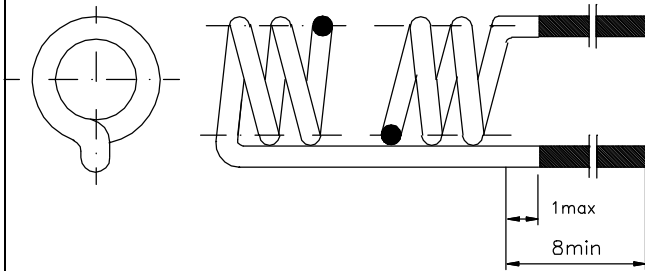

Катушка пружинная **SPRING COILS**

MODEL	APPLICATIONS	FEATURES	SPECIFICATIONS
CS 	FM Radio, Communication products.	Vertical pins out or horizontal pins out. Clockwise or Anti-clockwise. Close wound/Space wound.	Operating frequency: 10MHz~500MHz Wire type: 2UEW 0.3-1.5mm Color: Gold/Red/Green

Dimensions (mm)

Horizontal, Anti-Clockwise, Close Wound FM Coil

Horizontal, Clockwise, Space Wound FM Coil

Vertical, Clockwise, Space wound FM Coil

Vertical, Anti-Clockwise, Close Wound FM Coil

※ Specifications other than the above will be furnished upon request.