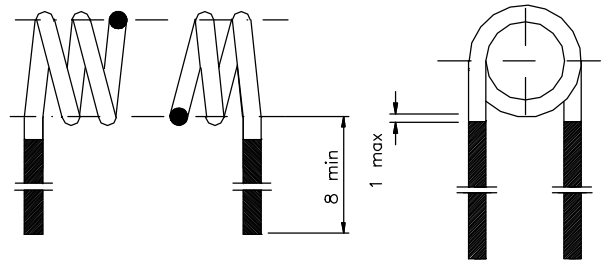

Катушка пружинная **SPRING COILS**

MODEL	APPLICATIONS	FEATURES	SPECIFICATIONS
CS 	FM Radio, Communication products.	Vertical pins out or horizontal pins out. Clockwise or Anti-clockwise. Close wound/Space wound.	Operating frequency: 10MHz~500MHz Wire type: 2UEW 0.3-1.5mm Color: Gold/Red/Green

Dimensions (mm)

Horizontal, Anti-Clockwise, Close Wound FM Coil

Horizontal, Clockwise, Space Wound FM Coil

Vertical, Clockwise, Space wound FM Coil

Vertical, Anti-Clockwise, Close Wound FM Coil

※ Specifications other than the above will be furnished upon request.