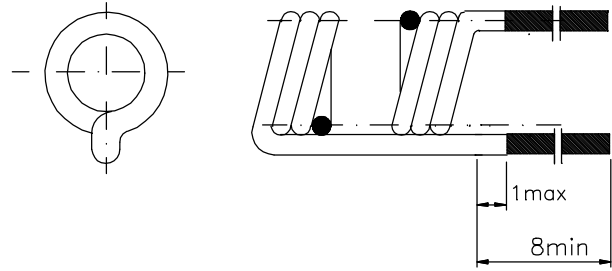

Катушка пружинная **SPRING COILS**

MODEL	APPLICATIONS	FEATURES	SPECIFICATIONS
CS 	FM Radio, Communication products.	Vertical pins out or horizontal pins out. Clockwise or Anti-clockwise. Close wound/Space wound.	Operating frequency: 10MHz~500MHz Wire type: 2UEW 0.3-1.5mm Color: Gold/Red/Green

Dimensions (mm)

Horizontal, Anti-Clockwise, Close Wound FM Coil

Horizontal, Clockwise, Space Wound FM Coil

Vertical, Clockwise, Space wound FM Coil

Vertical, Anti-Clockwise, Close Wound FM Coil

※ Specifications other than the above will be furnished upon request.