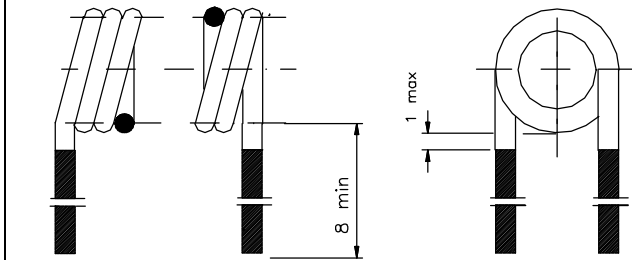

Катушка пружинная **SPRING COILS**

MODEL	APPLICATIONS	FEATURES	SPECIFICATIONS
CS 	FM Radio, Communication products.	Vertical pins out or horizontal pins out. Clockwise or Anti-clockwise. Close wound/Space wound.	Operating frequency: 10MHz~500MHz Wire type: 2UEW 0.3-1.5mm Color: Gold/Red/Green

Dimensions (mm)

Horizontal, Anti-Clockwise, Close Wound FM Coil

Horizontal, Clockwise, Space Wound FM Coil

Vertical, Clockwise, Space wound FM Coil

Vertical, Anti-Clockwise, Close Wound FM Coil

※ Specifications other than the above will be furnished upon request.